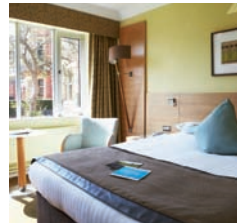

Facilities

- 78 en-suite bedrooms
- 11 function rooms
- Cocktail bar
- Award winning a la carte restaurant
- 18 hole championship golf course and clubhouse
- All weather tennis courts
- Outdoor pursuits and activities
- 157 acres of grounds
- Satellite TV
- Extensive car parking
- Free Wi-Fi for hotel residents
- Helicopter landing pad

Menzies Welcombe Spa

The Menzies Welcombe Spa & Health Club is an oasis of peace and tranquillity. Standing adjacent to the magnificent Jacobean style house, it offers an exclusive environment in which to relax, rejuvenate and luxuriate.

The Spa & Health Club features an impressive level decked swimming pool with a separate external vitality pool, four thermal experience rooms, a selection of Clarins and Elemis treatment rooms, a gymnasium and an aerobics studio. The spacious conservatory lounge is the perfect place for a light lunch between treatments.

With a choice of seven superb spa day packages and two special residential packages for you to choose from, the Menzies Welcombe Spa & Health Club is your country retreat from the world.

Facilities

- Level deck swimming pool with underwater music
- Heated loungers and foot spas
- State of the art gymnasium
- Selection of treatment rooms
- Four thermal experience rooms
- Ice fountain
- Tropical and polar storm showers

Dating back to 1866 many of the original features have been carefully restored.