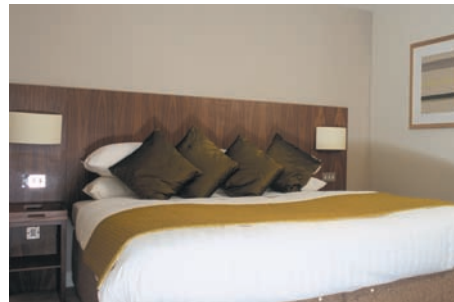

Beautifully converted
within a Grade II listed
coach house